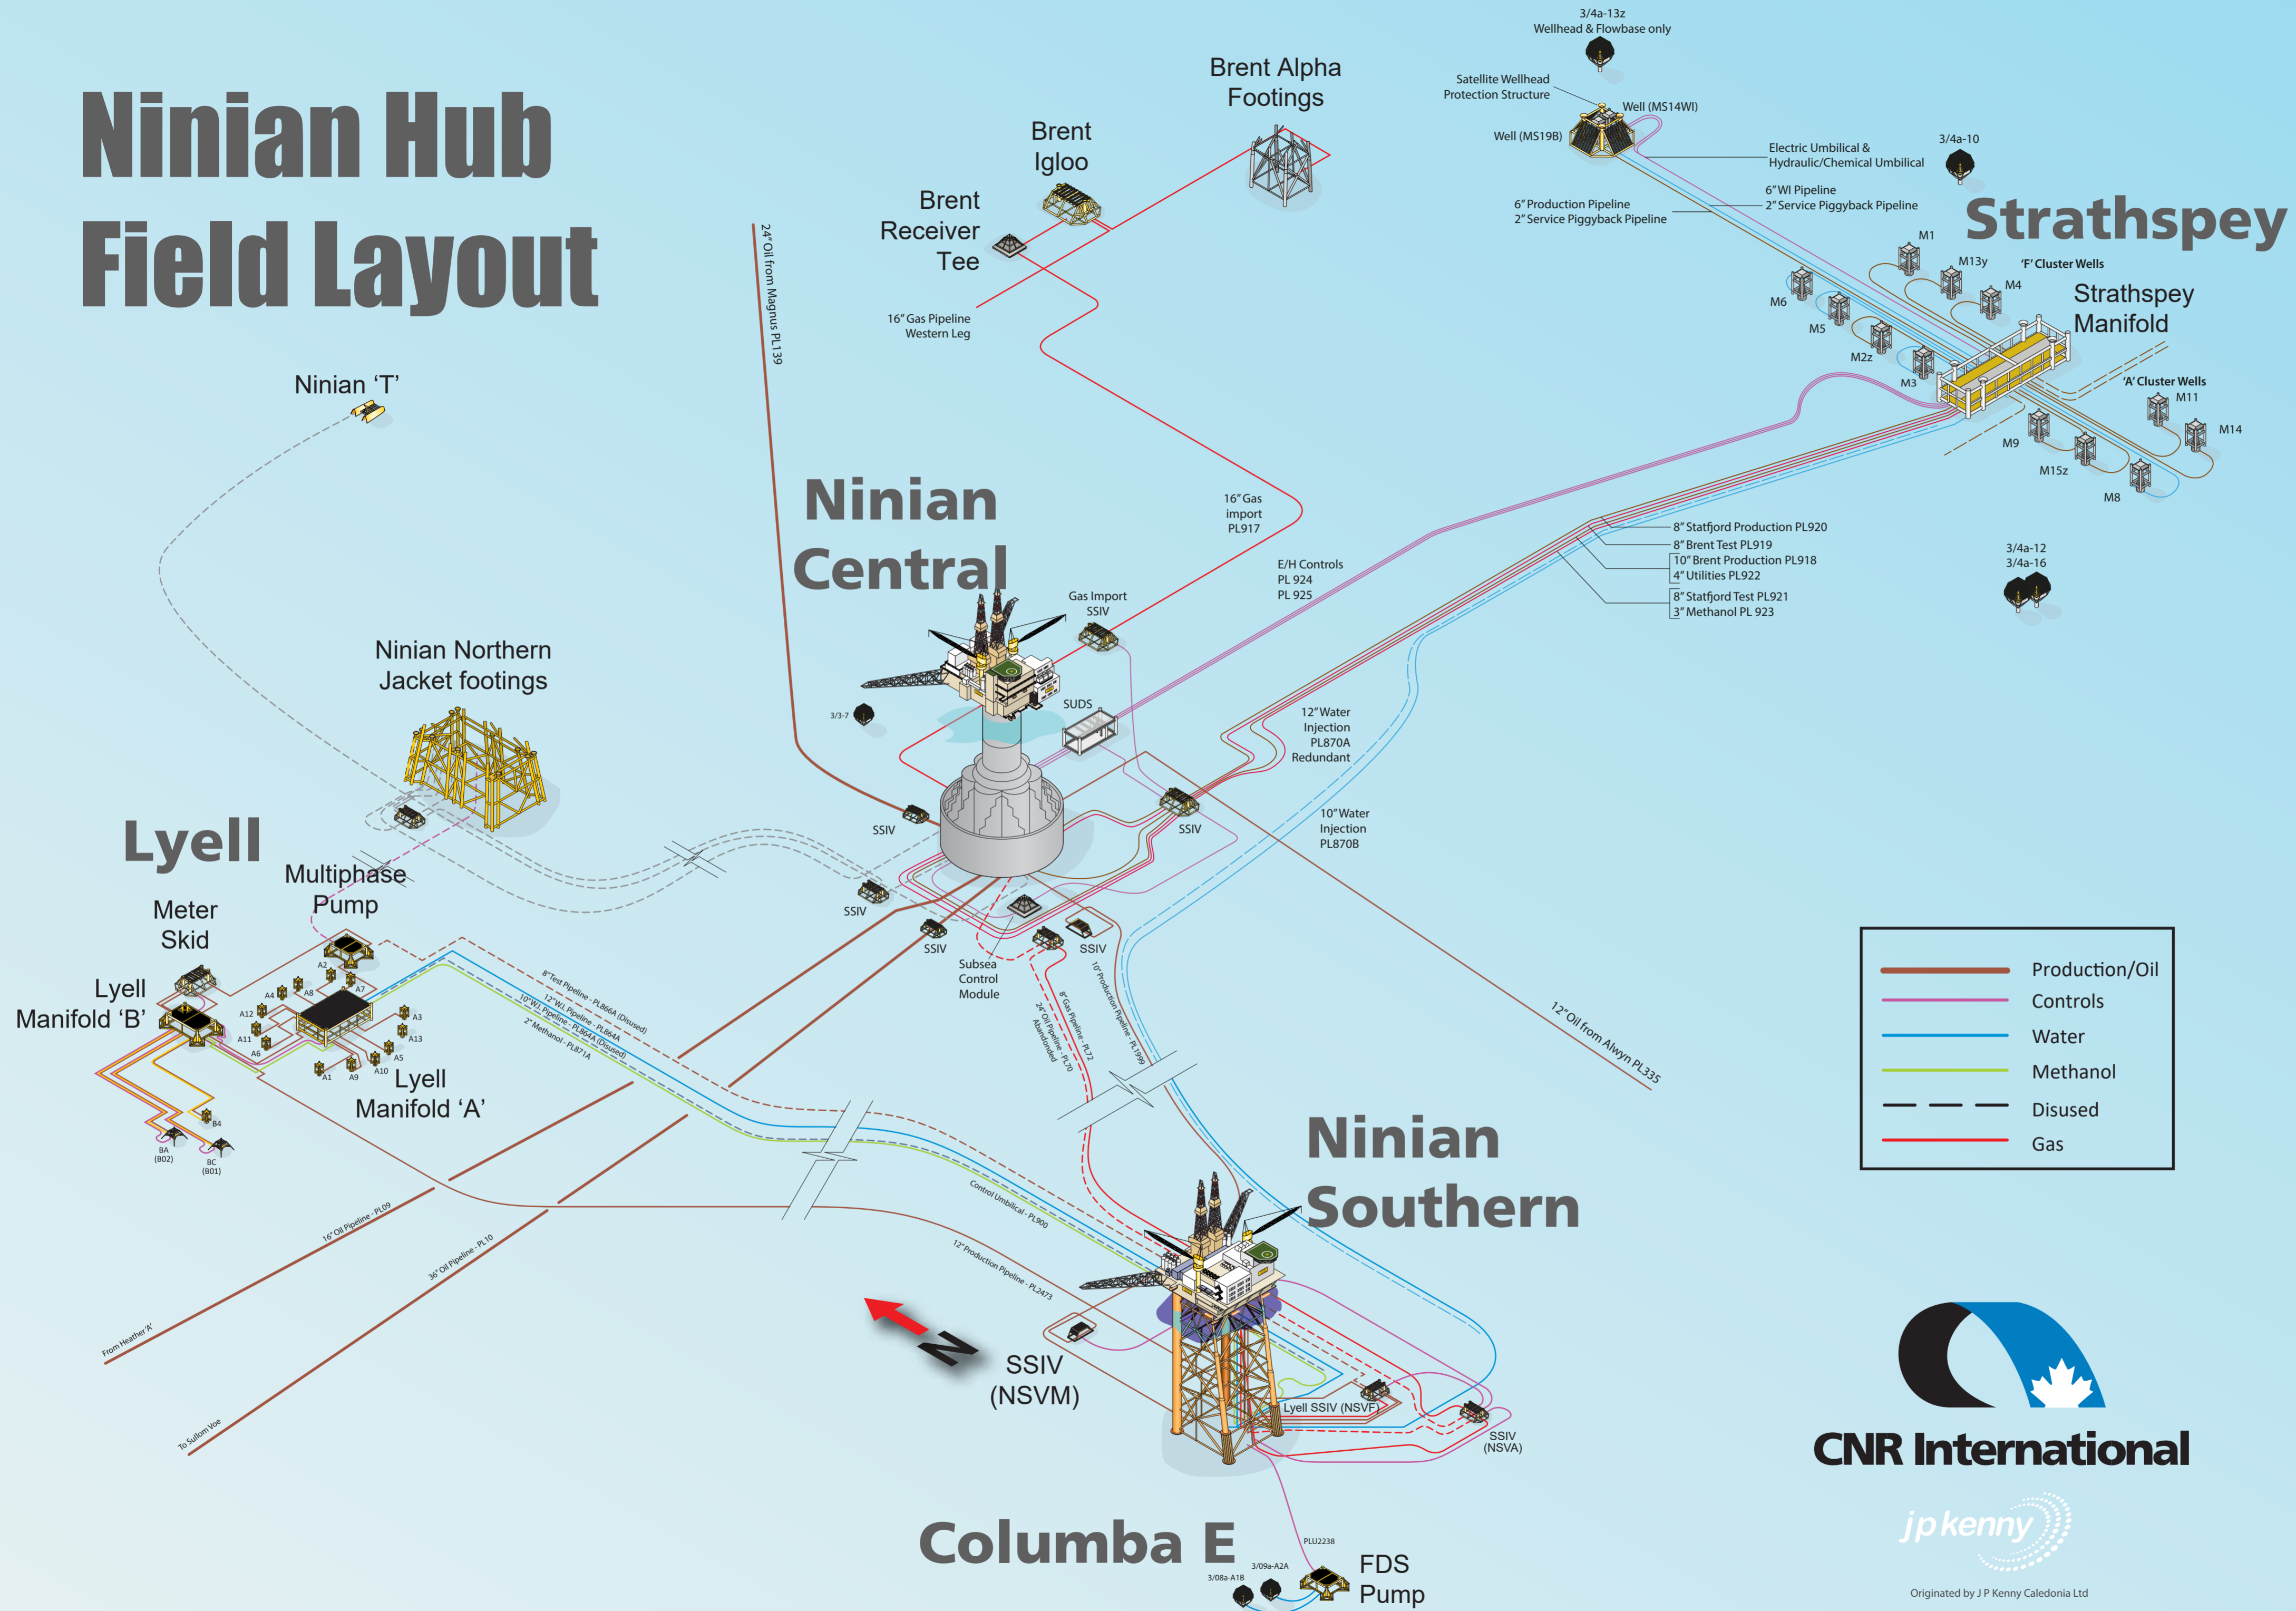

Ninian Hub Field Layout

Ninian Central

Ninian Southern

Lyell Manifold

Columba E Pump

Strathspey Manifold

CNR International

jpkenny

Originated by J P Kenny Caledonia Ltd